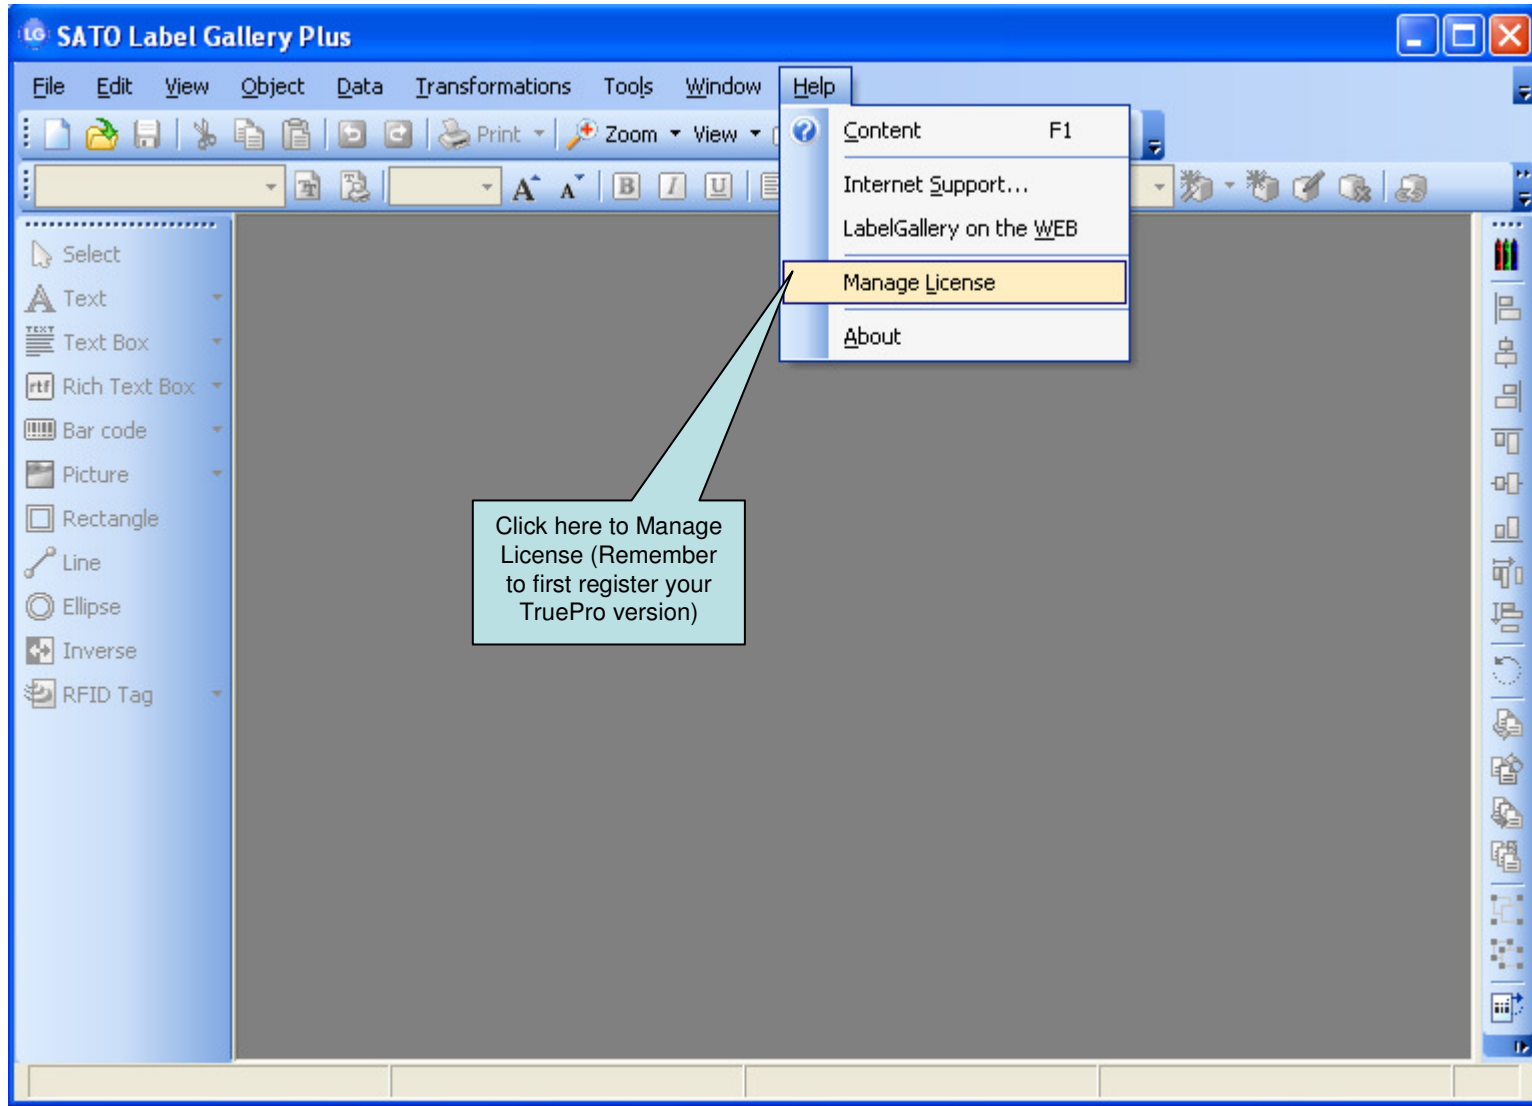

Label Gallery TruePro Obtain 1 Pocket PC License (PC with Internet Access)

Label Gallery TruePro Obtain 1 Pocket PC License (PC with Internet Access)

Manage license [Close]

License information
License information

Software key license information:

Name	Value
Product:	LabelGallery
License Level:	True Pro
License Type:	Software Key
Key Number:	XXXXX-XXXXX-XXXXX-XXXXX-XXXXX
Version:	3.x

Tick here to Manage current software license

If you would like to manage the current software key license, the wizard will assist in the license management process.

Manage current software key license

Click <Next>

Cancel < Back Next > Finish

Label Gallery TruePro Obtain 1 Pocket PC License (PC with Internet Access)