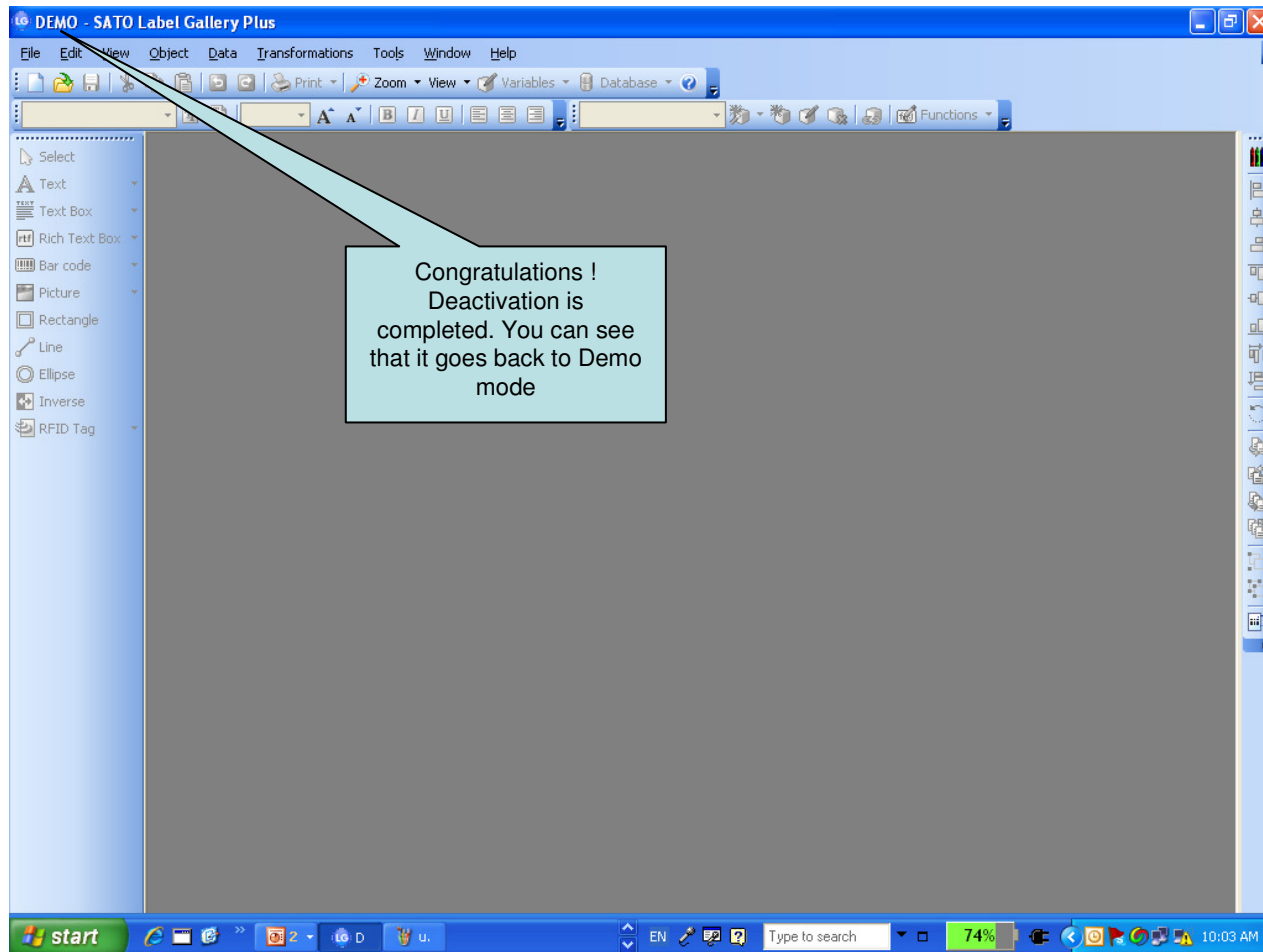

Information

i You have successfully deactivated your software key license. Your application now runs in demo mode.

OK

Click <OK>

Cancel < Back Next > Finish

Label Gallery Software Key Deactivation Steps (PC with Internet Access)

The End