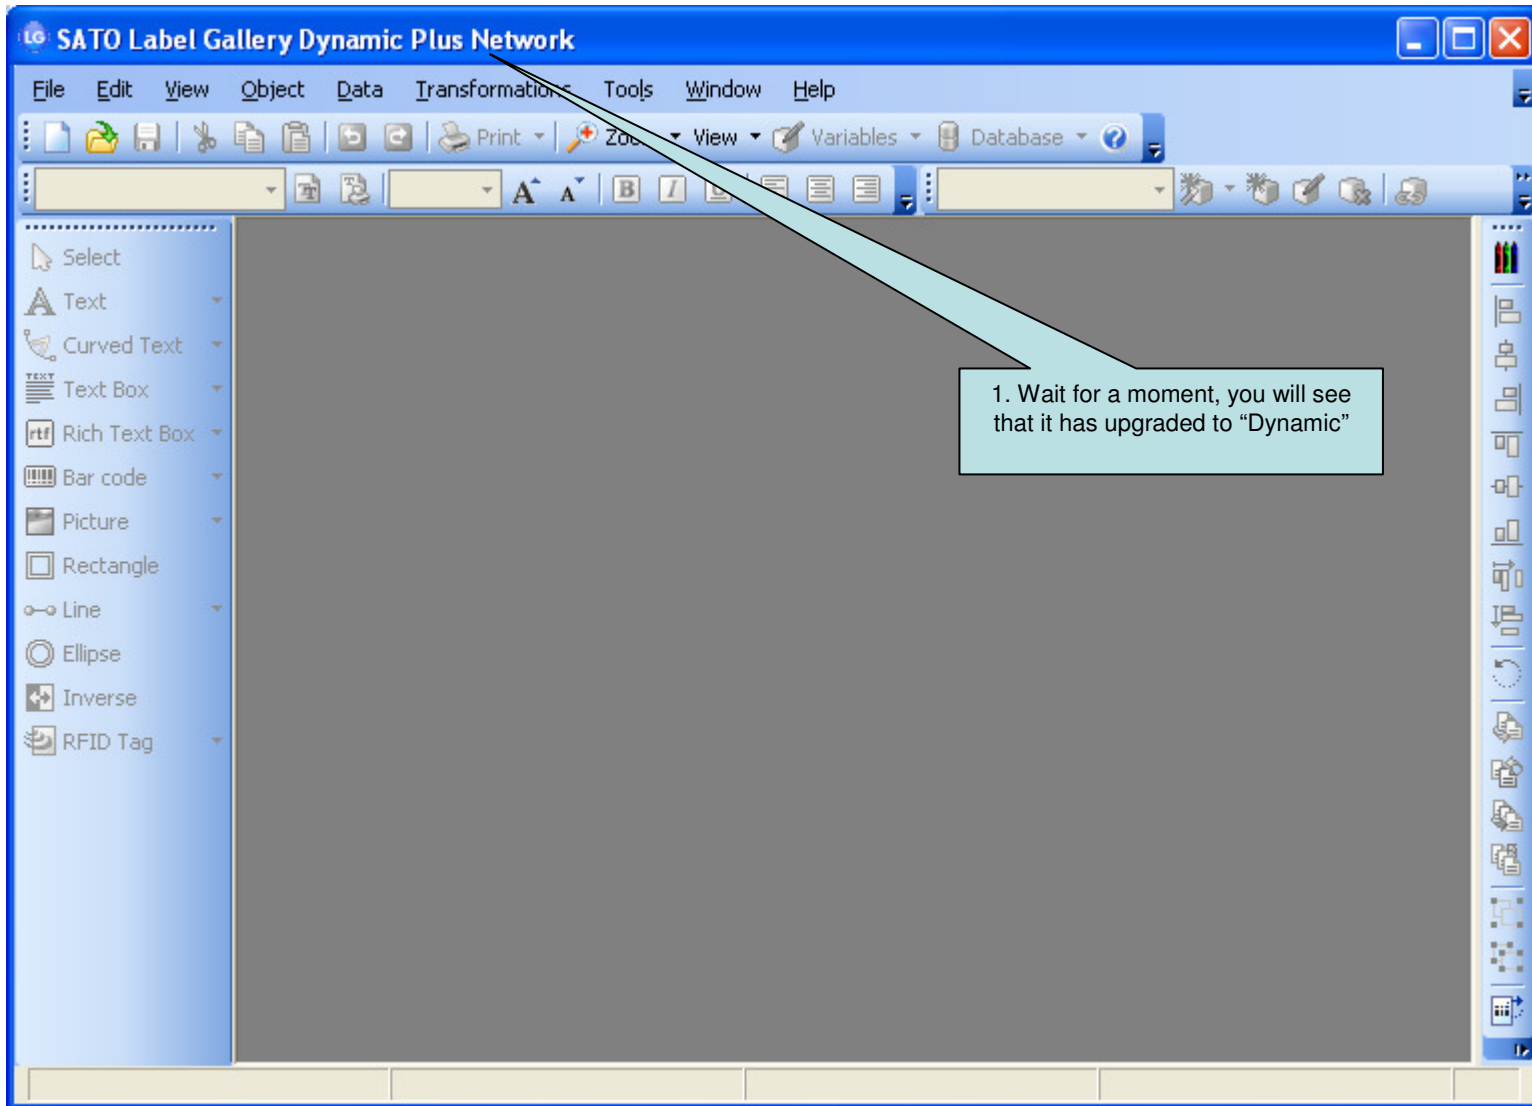

From LG3 STD NW to LG3 DYN NW Upgrade Steps (on PC with Internet Access)