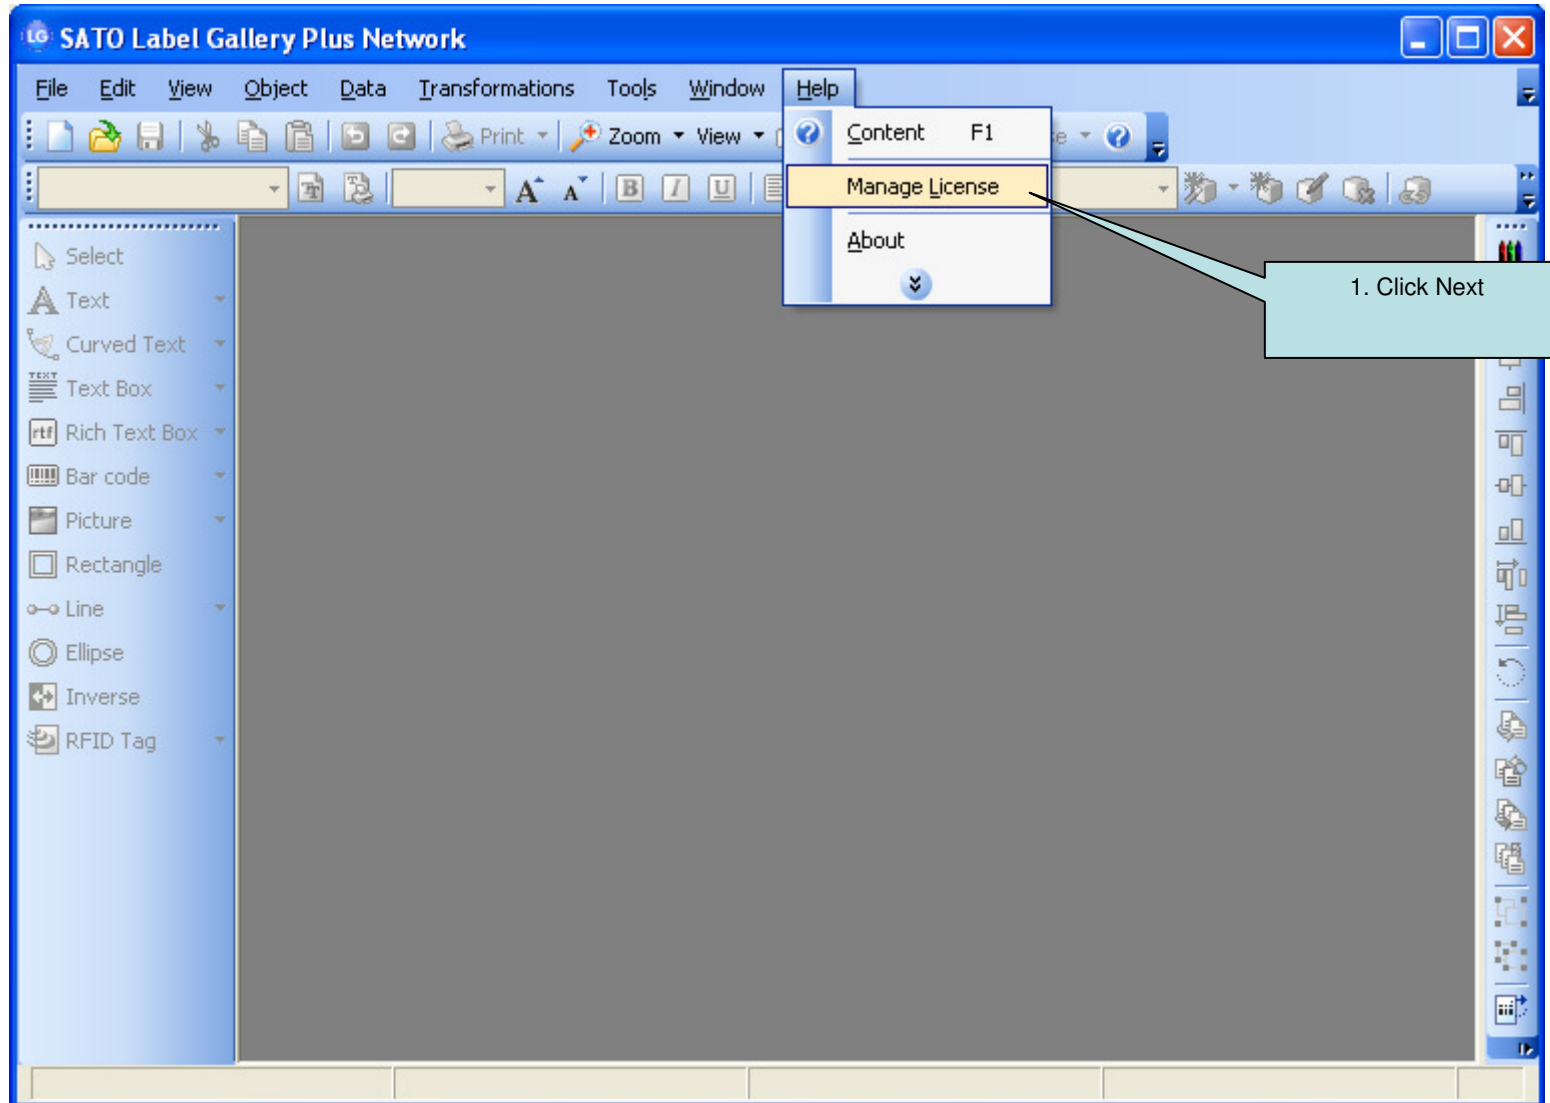

From LG3 STD NW to LG3 DYN NW Upgrade Steps (on PC with Internet Access)

From LG3 STD NW to LG3 DYN NW Upgrade Steps (on PC with Internet Access)

1. Check the Checkbox

Manage license

License information
Network license information