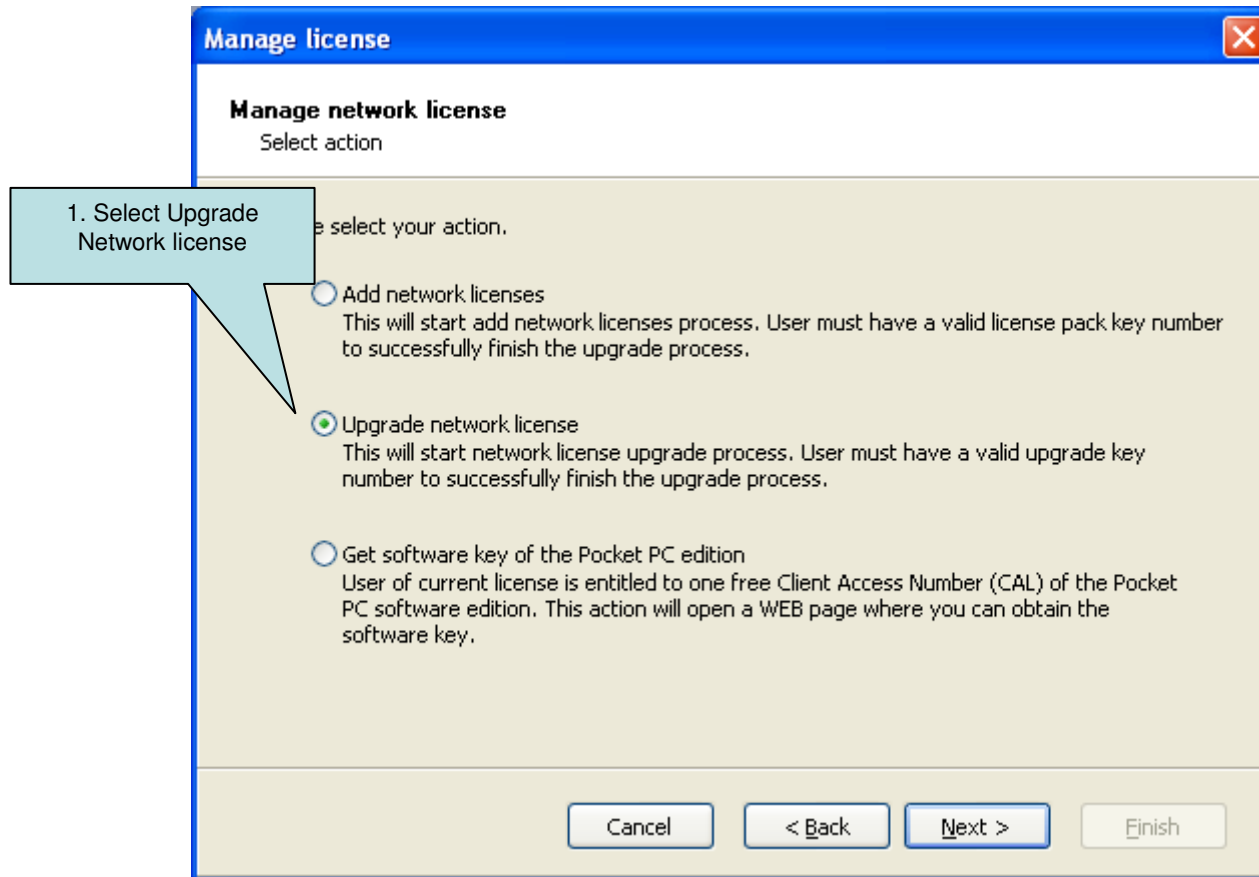

Open License Manager

If you would like to manage the current network license, the wizard will assist you with the license management process.

Manage current network license

Cancel < Back Next > Finish

From LG3 STD NW to LG3 DYN NW Upgrade Steps (on PC with Internet Access)

Manage license

License information
Network license information

Network license information:

Name	Value
Product:	LabelGallery
License Level:	Network
License Type:	Network license
Key Number:	T5C56-BZD35-PPKW5-9QDJK-SRVMP
Version:	3.x
Number of Licenses:	5
Off-line Mode	Disabled

If you would like to manage the current network license, the wizard will assist you with the license management process.

Manage current network license

1. Click Next

From LG3 STD NW to LG3 DYN NW Upgrade Steps (on PC with Internet Access)