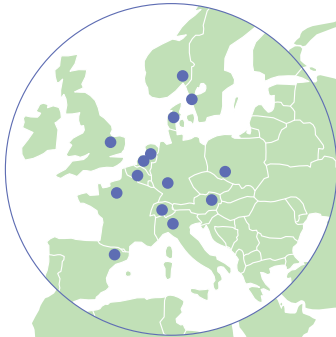

The SATO Group

As of April 2007

Europe

- SIE(Belgium)
- SUL(U.K.)
- SLE(Germany, Norway, Denmark, the Netherlands, Belgium, Italy, Switzerland, and Austria)
- SFS(France)
- SIS(Spain)
- SPZ(Poland)
- STB(Sweden)
- SRL(The Netherlands)

U.S.A.

- SIA
- SAI
- SLA

Asia Pacific

- SC, SBJ, SPJ, SLJ, SSJ, SKJ(Japan)
- SI, SIP(Singapore)
- SAP(Singapore, India, Korea)
- SSC(China)
- STC(Thailand)
- SMS, SAM, SMM(Malaysia)
- SVC(Vietnam)
- SAU(Australia)
- SNZ(New Zealand)

Japan

- Hokkaido
- Iwate
- Miyagi
- Fukushima
- Ibaraki
- Tochigi
- Gumma
- Saitama
- Chiba
- Tokyo
- Kanagawa
- Nagano
- Niigata
- Ishikawa
- Shizuoka
- Aichi
- Mie
- Kyoto
- Osaka
- Hyogo
- Nara
- Tottori
- Okayama
- Hiroshima
- Kagawa
- Ehime
- Fukuoka
- Kumamoto
- Kagoshima
- Okinawa